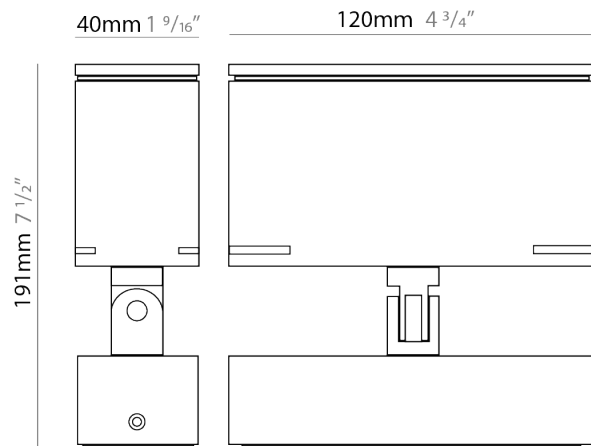

1. To build a product code in our configurator select the specify button on the base model # product page
2. To build a manual product code on this datasheet choose from the options listed below in blue font and add the suffix to the base model #

GENERAL

Series: Target
Brand: Platek
Division: Exterior
Mounting Type: Surface
Mounting Location: Above Ground
Subcategory: Flood

PHYSICAL

Shape: Rectangle
Length (mm): 120
Length (in): 4 3/4
Width (mm): 40
Width (in): 1 9/16
Height (mm): 191
Height (in): 7 1/2
Light Distribution: Adjustable / Direct
Screws: A4 stainless steel
Diffuser: Clear tempered glass
Fixture Finish: [BLK](#) / [WHI](#) / [GRY](#) / [COR](#) / [ANT](#) / [BRZ](#)
Fixture Material: Aluminum Die Cast

ELECTRICAL

Lamp Type: LED
Input Wattage (W): 10
Total Output Wattage (W): 8
Dimming: Non-Dimmable
Driver Included: Yes
Driver Location: Integrated
Driver Type: Constant Current - 120Vac
Driver Class: Class 2
Input Voltage (V): 120 - 277
Constant Current (mA): 700
Upon Request: Integral: Phase dimming 120Vac / Non-dimming 120/277Vac / Remote: 0-10Vdc dimming

LED

Number of LEDs: 4
Color Temperature (°K): [3000](#) / [4000](#)
Max. Delivered Lumen (lm): 725-790 / 755-820
Nominal Lumen (lm): 1000 / 1040
CRI: >80 CRI
Lamp Life (hrs): 60000

OPTICAL

Optic°: [9](#) / [24](#) / [48](#) / [ELL](#)
Adjustability: Rotational 330°; Tilt 90°

RATINGS AND CERTIFICATIONS

Certified By: Certified for North American Standards
IP rating: IP66
IK Rating: IK08
Bug Rating: B1 U0 G0